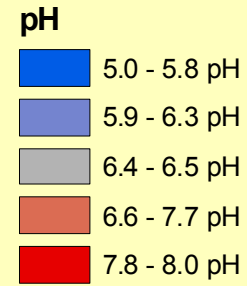

Soil - Copper - 2006

Group 4
223.22 Acres in Production
28 Blocks in Production

**Florida Research Center's
Sustainable Citrus Groves
at the Merritt Island
National Wildlife Refuge**

Soil Nutrients 2006

Soil - pH - 2006